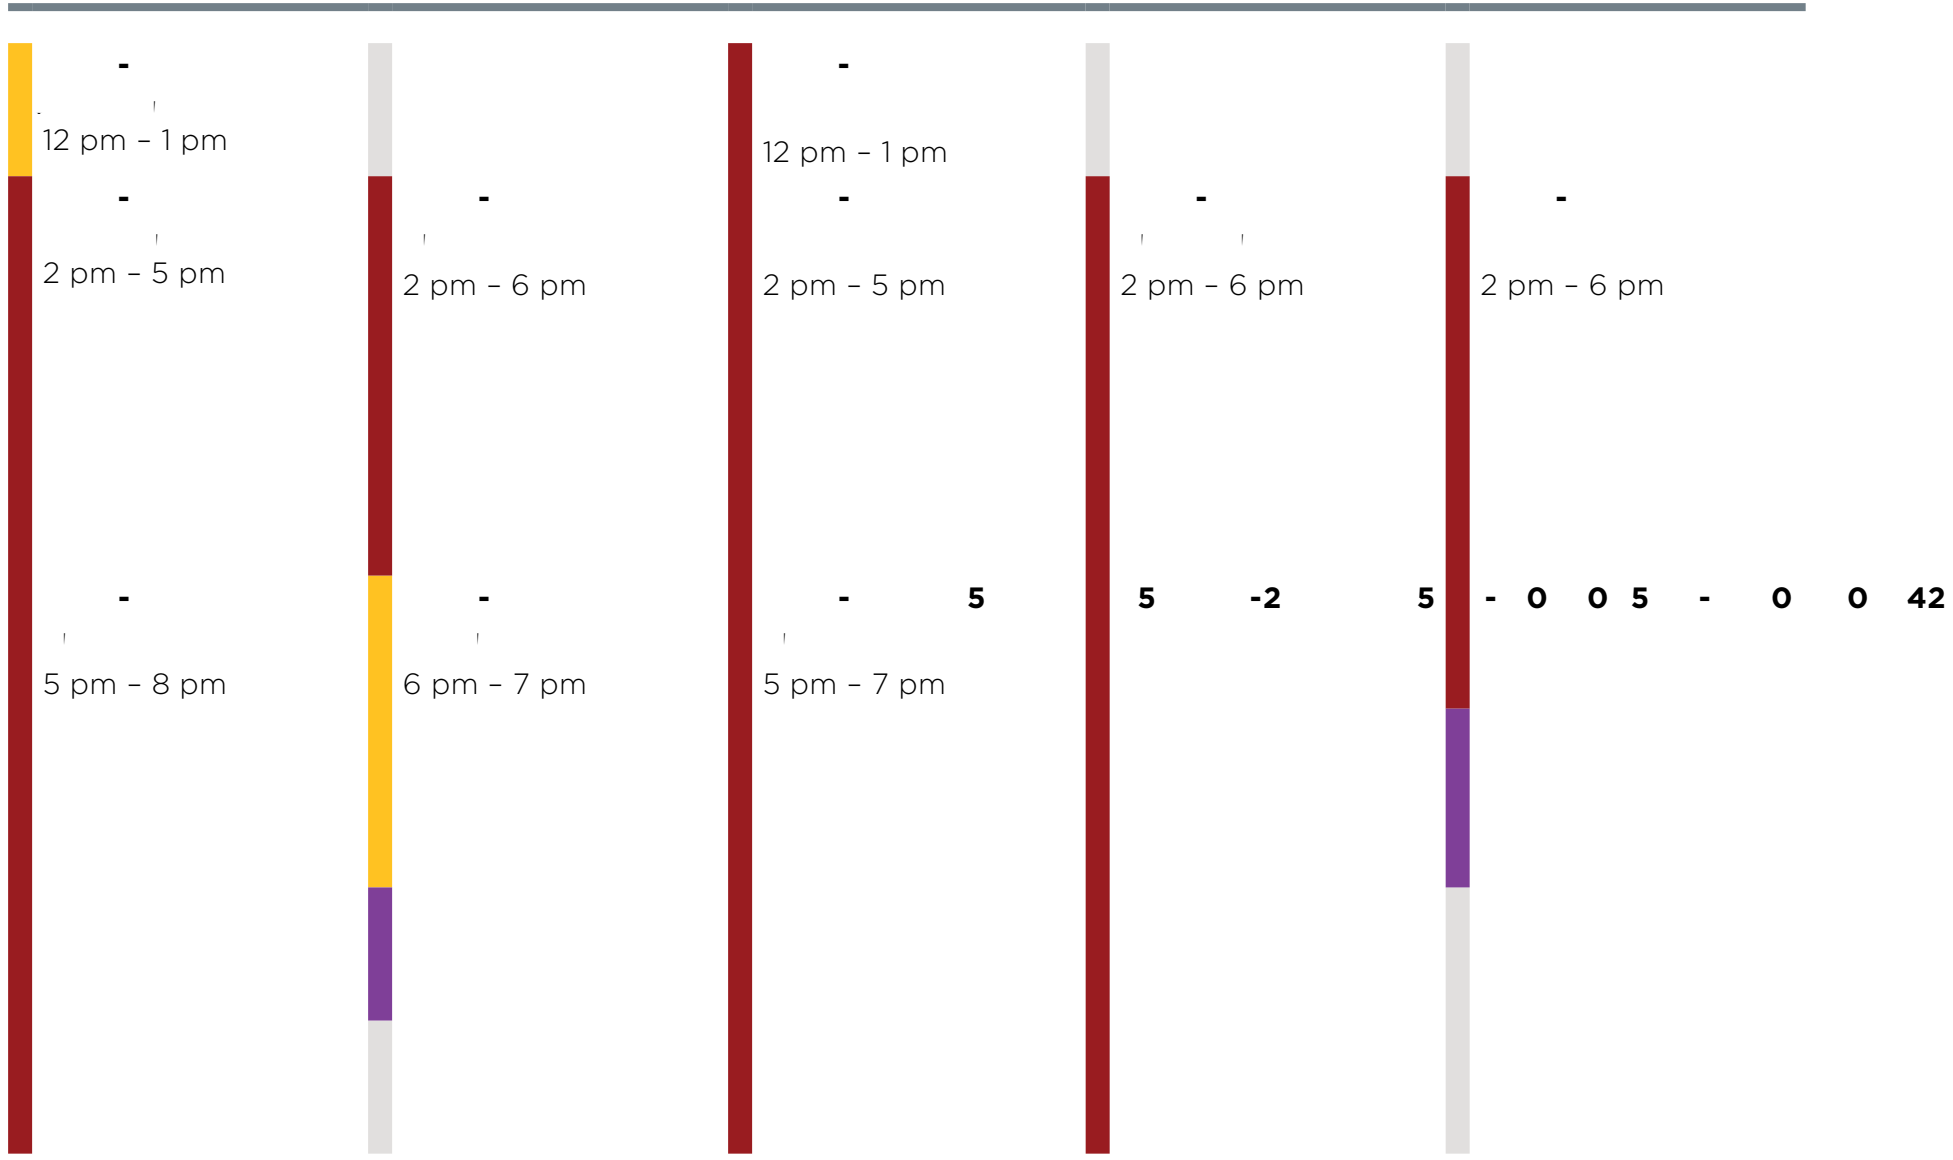

## MAC COURT

APRIL 1 - JUNE 14

Informal drop-in sports and Inclusive Rec activities  
Intramural activities

Rec Club activities are limited to members of the specific club who have the space reserved.

[pdx.edu/recreation/rec-clubs](https://pdx.edu/recreation/rec-clubs)

For more information on Intramural Sports, Rec Clubs and Drop-In Sports, scan the QR code to visit our Sports & Clubs webpage.